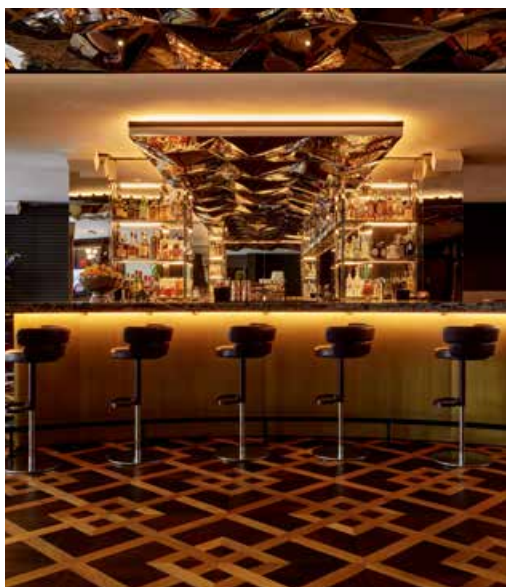

# Park Centraal

AMSTERDAM, THE NETHERLANDS

Set just off the famous Vondelpark, Park Centraal Amsterdam is a hotel that thrives on the tradition of welcoming the new. Locals and travellers from all over the world rub shoulders and relax at Bar Claes as well as enjoy the cosmopolitan ambience of MOMO, Amsterdam's premier Asian-fusion restaurant. Looking for a place to host a meeting or event? Park Centraal is in the business of making it a pleasure. And if you're staying the night, you'll find out why the hotel stands for the harmony of comfort, Dutch heritage and contemporary design.

- » 189 rooms and suites
- » Renovated and refurbished in 2019
- » 24-hour gym
- » Bar Claes
- » MOMO Restaurant, Bar & Lounge
- » Air conditioning
- » 9 dynamic spaces for meetings, events, receptions, private dining.
- » 700-square-metres of meeting and event space
- » Complimentary Wi-Fi and enterprise conference solutions
- » On-site meeting host
- » In-house parking garage