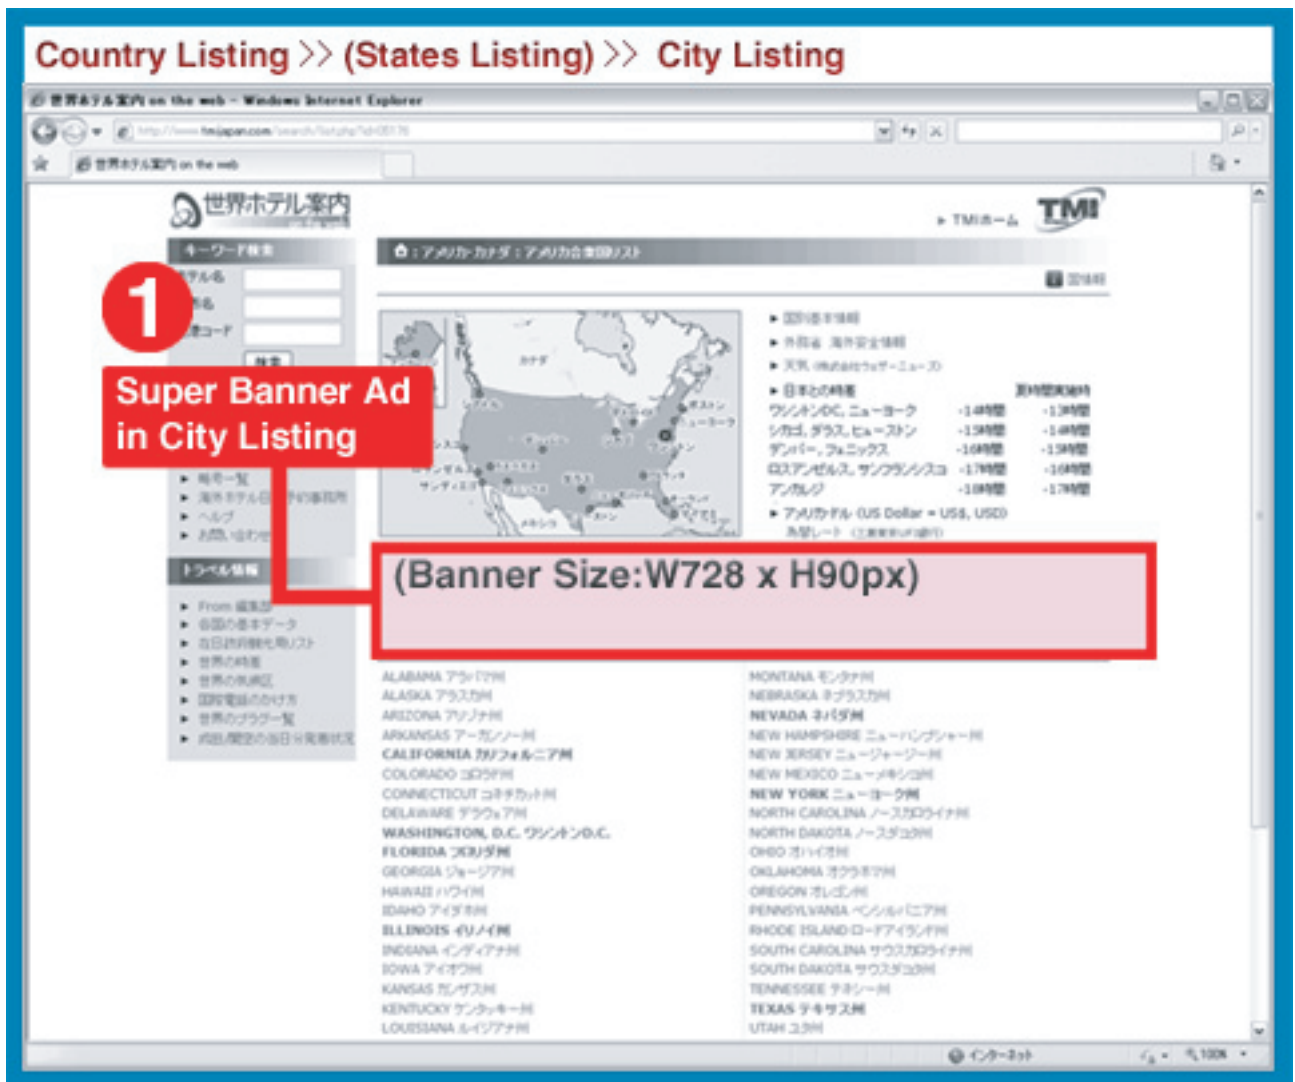

If you want us to produce a Super banner for you, we can do this for \$50.

*The following services are included in the rate.

1 Super Banner Ad

Location on site: upper section of Listing page area (Country, State, City and Hotel listing page).

Advertising Banner Size : W728 x H90 Pixel or W468 x H60 Pixels. (Format: GIF)

Banner includes your logo and message. Animation also possible.

Allow users to link to your web site with one click

2 News Delivery Service