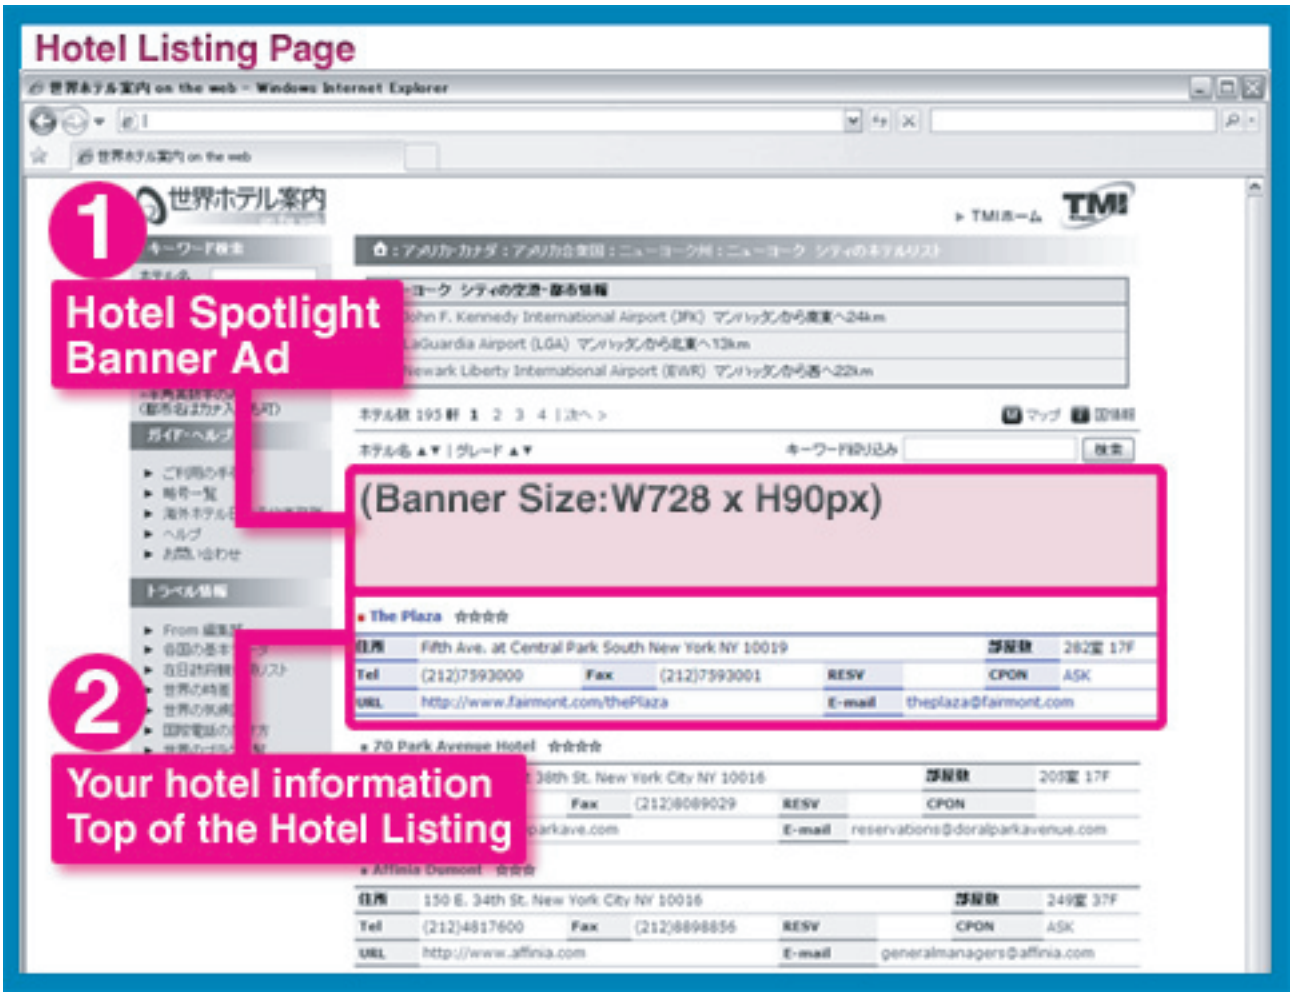

Advertising opportunities & Rate (Hotel Spotlight Banner)

Hotel Spotlight Banner Ad in Contents page

Ad.Type	Rate	Services*
Hotel Spotlight Banner Ad	6 Months / US$600	① Hotel Spotlight Banner Ad ② Your hotel information Top of the Hotel Listing ③ Your detailed hotel information in Japanese ④ News Delivery Service in Portal page
	12 Months / US$1,100	

If you want us to produce a Super banner for you, we can do this for $50.

*The following services are included in the rate.

① Hotel Spotlight Banner Ad

- Number of banners:2 / Location on site: 1.Hotel Listing page 2. Your hotel information page
- Advertising banner size : W728 x H90 Pixel or W468 x H60 Pixels. (Format: GIF)
- Banner includes your logo and message. Animation also possible. Allow users to link to your web site with one click.

② Your hotel information Top of the Hotel Listing

- Your Hotel information & Banner Ad is Placed at the Top of the Hotel Listing on a first-came, first-served basis.

③ Your detailed hotel information in Japanese

④ News Delivery Service

- Location on site: Portal page (<http://www.tmijapan.com>)
- Your News and Campaign Information provided by you will be featured on our portal page.
- There is no additional charge for this service and no limit on the number of news items you may submit.
- We translate all items into Japanese free-of-charge.